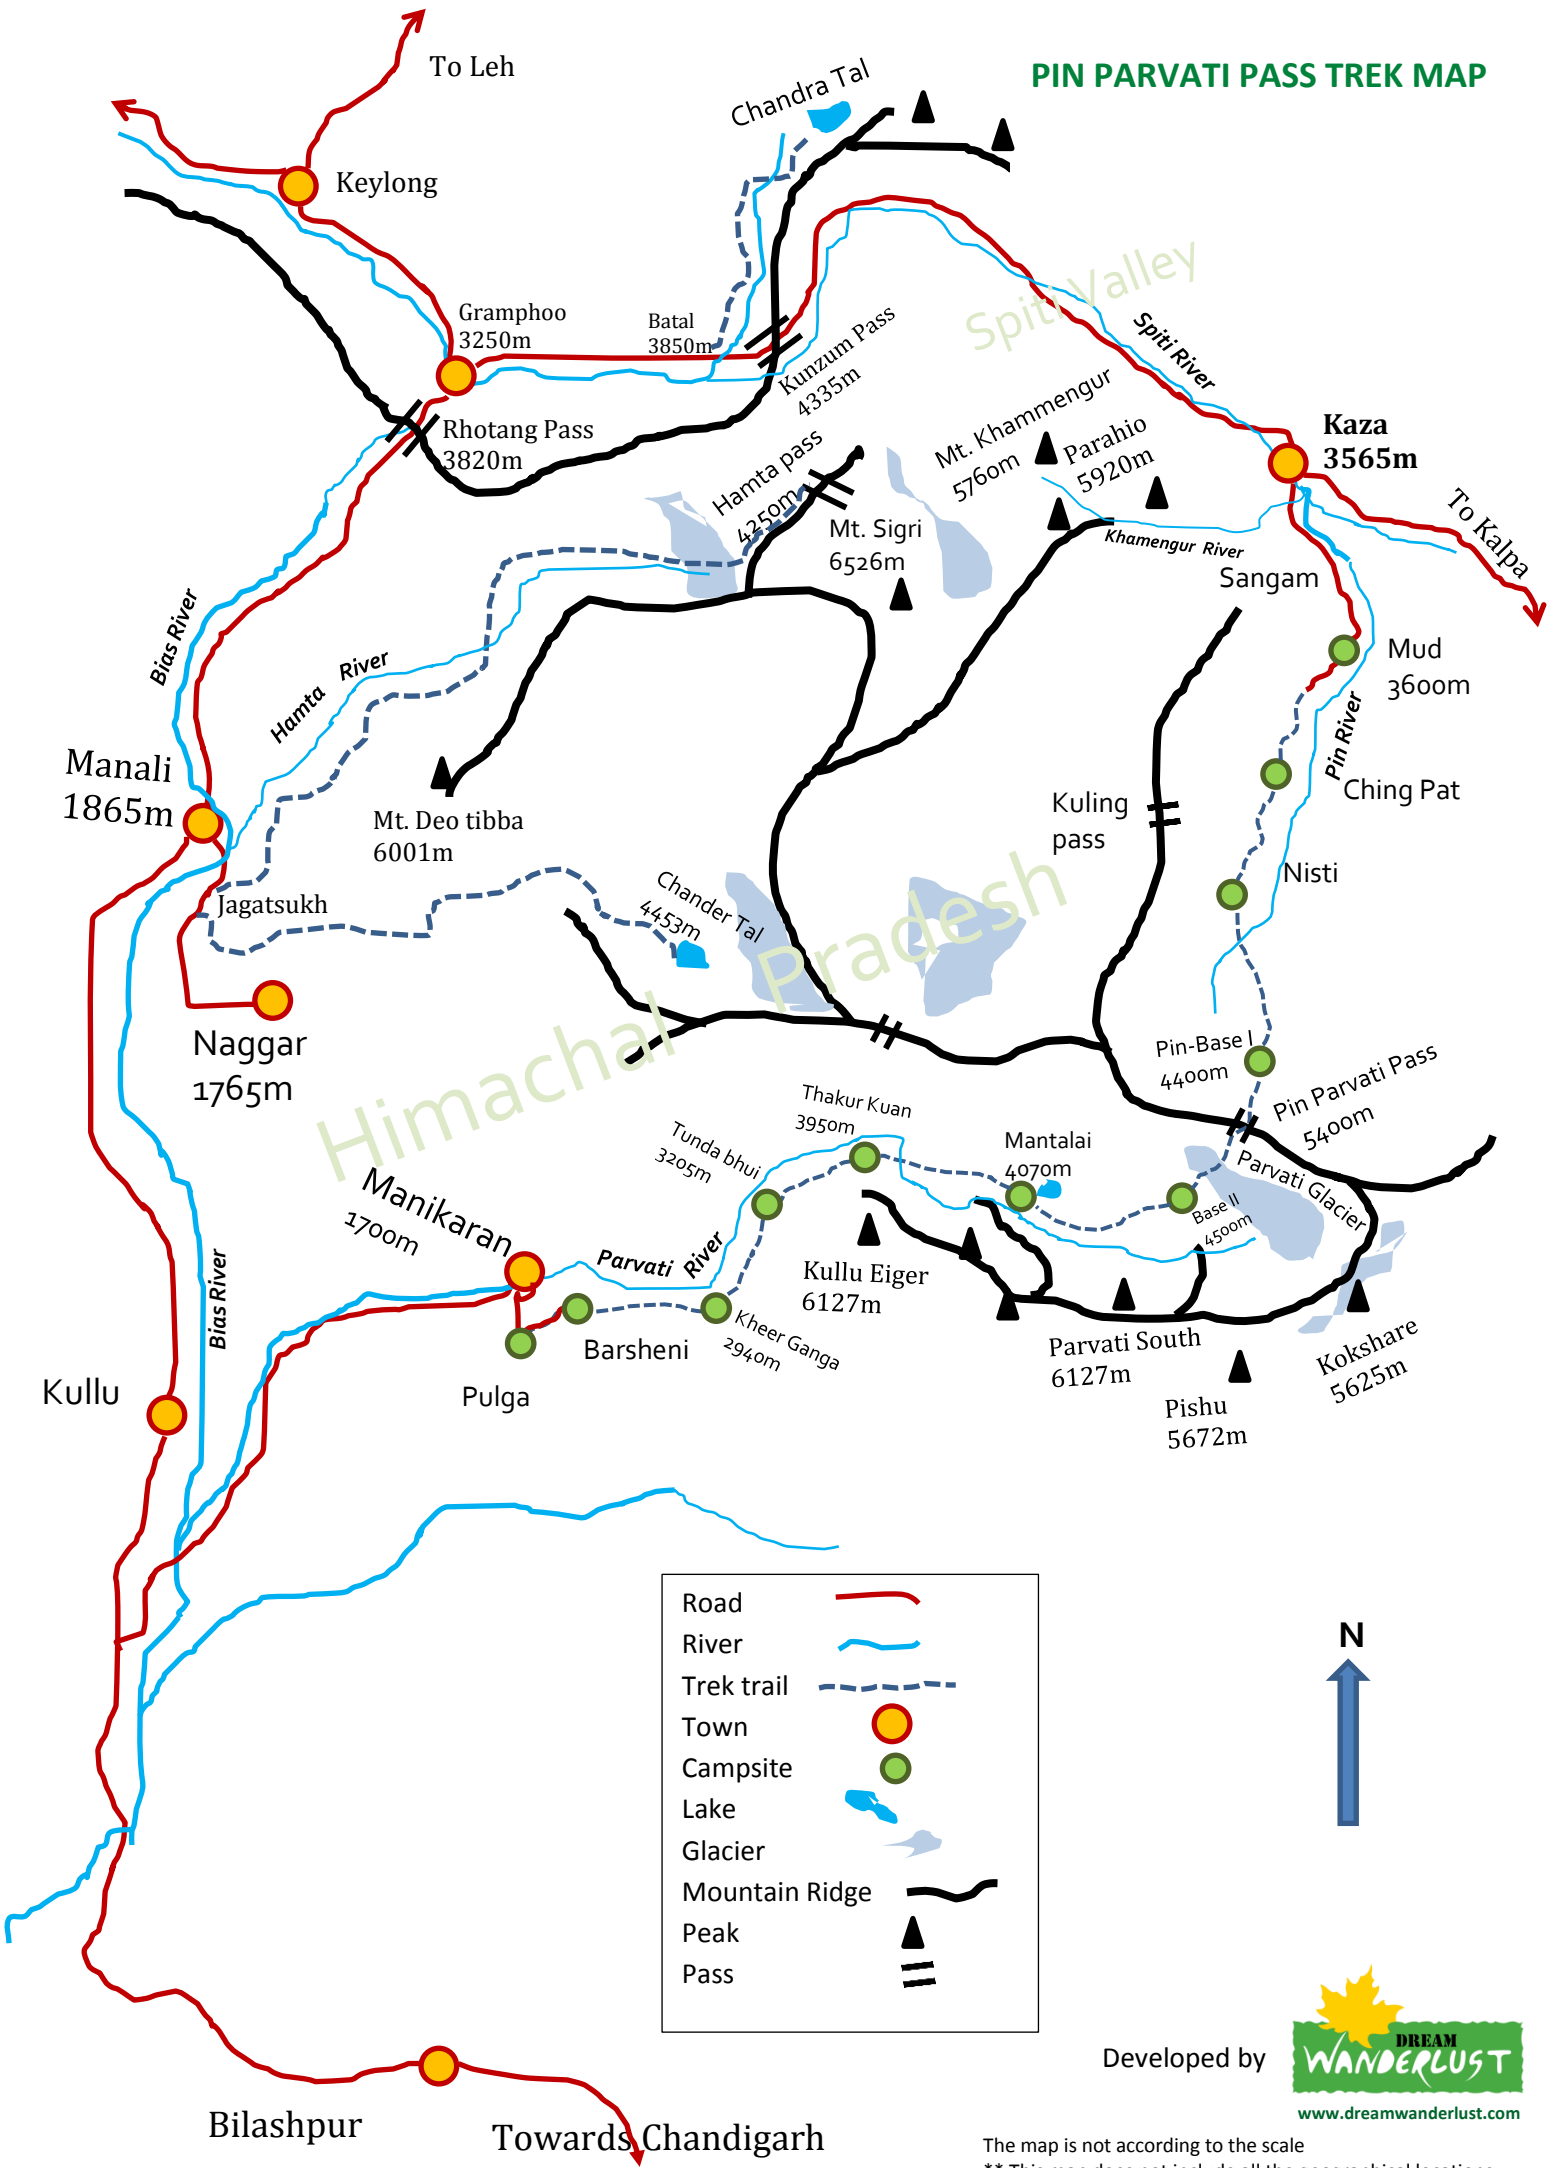

# PIN PARVATI PASS TREK MAP

Road	
River	
Trek trail	
Town	
Campsite	
Lake	
Glacier	
Mountain Ridge	
Peak	
Pass	

Developed by

[www.dreamwanderlust.com](http://www.dreamwanderlust.com)

The map is not according to the scale  
 \*\* This map does not include all the geographical locations

Bilashpur      Towards Chandigarh